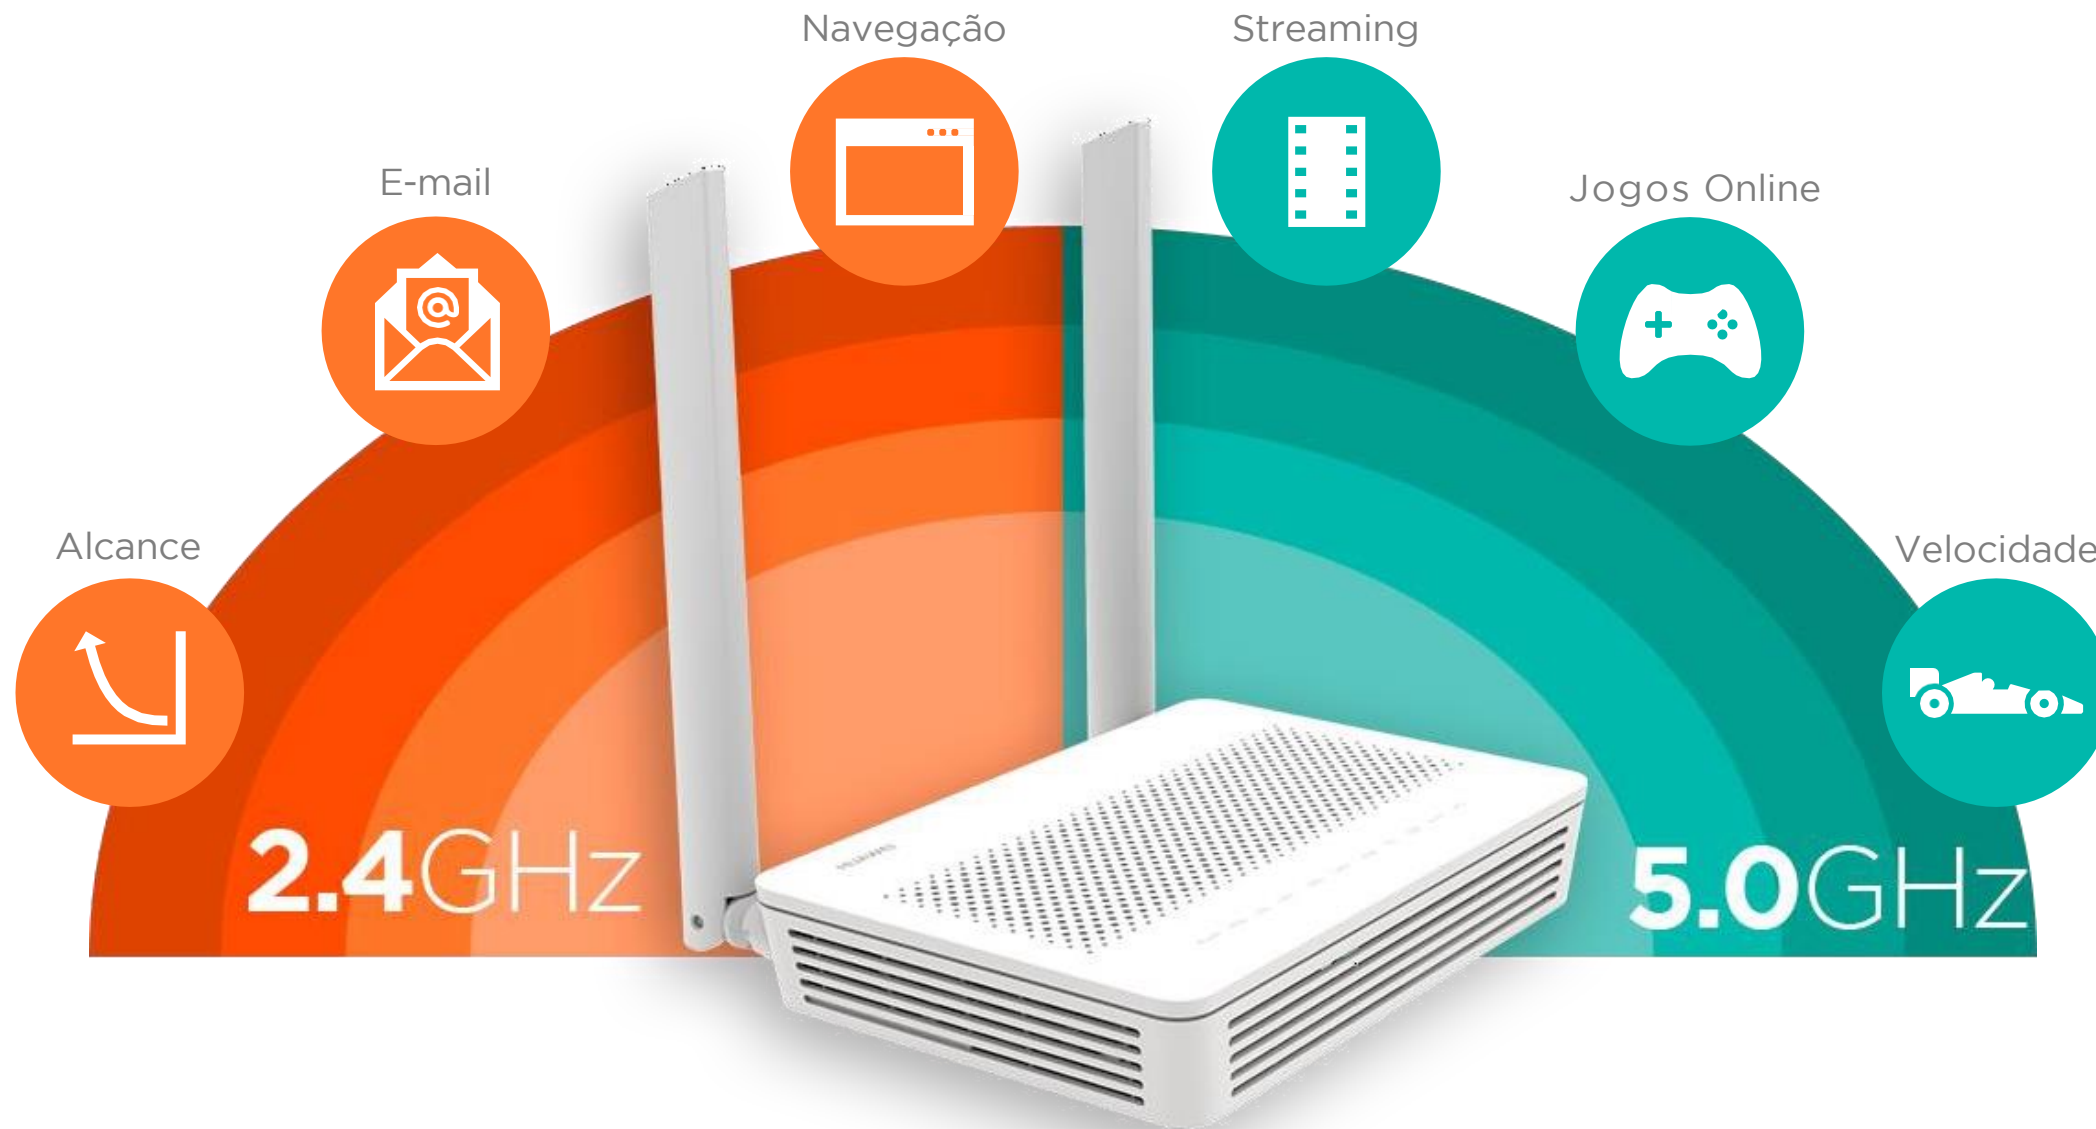

Diferença da rede Wi-fi

2.4GHz e 5.0 GHz

The background consists of multiple concentric, rounded rectangular outlines in a light orange color, creating a tunnel-like effect that draws the eye towards the center. The overall color palette is a range of orange tones.